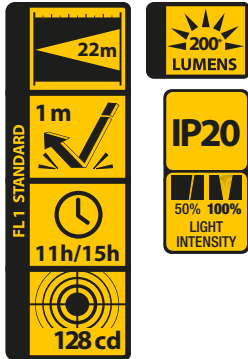

## 3 +3 Watt LED Working Lamp • 200 + 150 Lumen Power

### M-WKL-020-DU2

Function	100% - 50% - Off Front light and side COB LED with rotatable handle, a strong magnet at the bottom and a retractable hook
LED Type	3 + 3 Watt LED
Light Output	200 lumen at 100%, approx. 100 lumen at 50% LED front light approx 150 lumen
Beam Distance	22m at 100%, 16m at 50%, 109m Front
Run Time	100% = 11h / 50% = 15h, Front 24h
Water Resistance	IP20
Material	high quality ABS plastic
Color	Black
Battery operated	8 x AAA batteries included
Dimensions folded out	30cm x 4,5cm x 4.5cm
Packaging	1 piece in colorbox
EAN	0884620061326